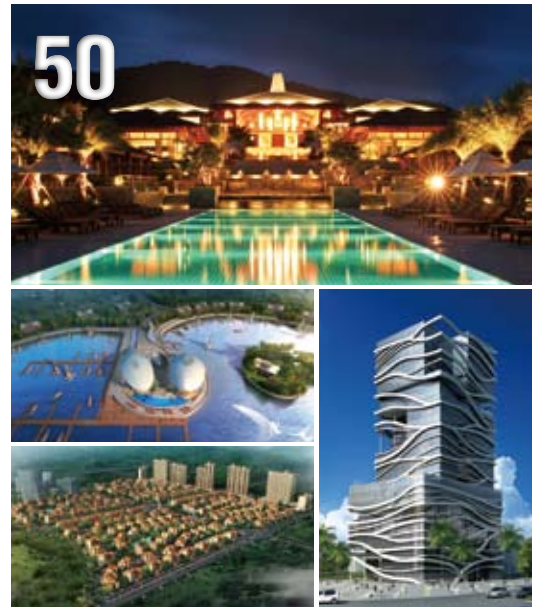

HOTELS

- 22 Hotel development in Hong Kong
- 23 Crowne Plaza Hong Kong Kowloon East
- 24 Holiday Inn Express Hong Kong Kowloon East
- 25 The Peninsula Hong Kong
- 27 Auberge Discovery Bay
- 30 Sands Cotai Central Macau
- 36 Hotel Indigo Tianjin
- 40 Twelve at Hengshan Shanghai
- 44 Four Seasons Hotel Guangzhou

BUILDING INTERIOR

The Lane Crawford Joyce Group headquarters

COMPANY PROFILE

10th Anniversary

Ben Yeung & Associates Ltd

Tencent Headquarters, Shenzhen

Project News

- 12 Sewage cavern plan
- 13 Industrial blocks to provide residential units
- 13 Building design consultation launched
- 13 More residential sites for tender
- 74 Products & Services