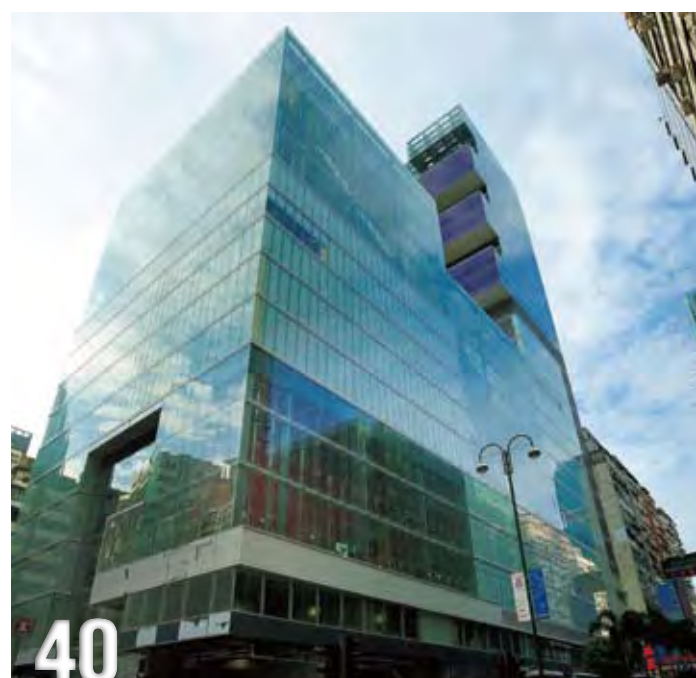

8

Kai Tak Cruise Terminal

40

iSQUARE

24

Malaysia Pavilion, Expo Shanghai

72

Police precinct station (LEED Silver)