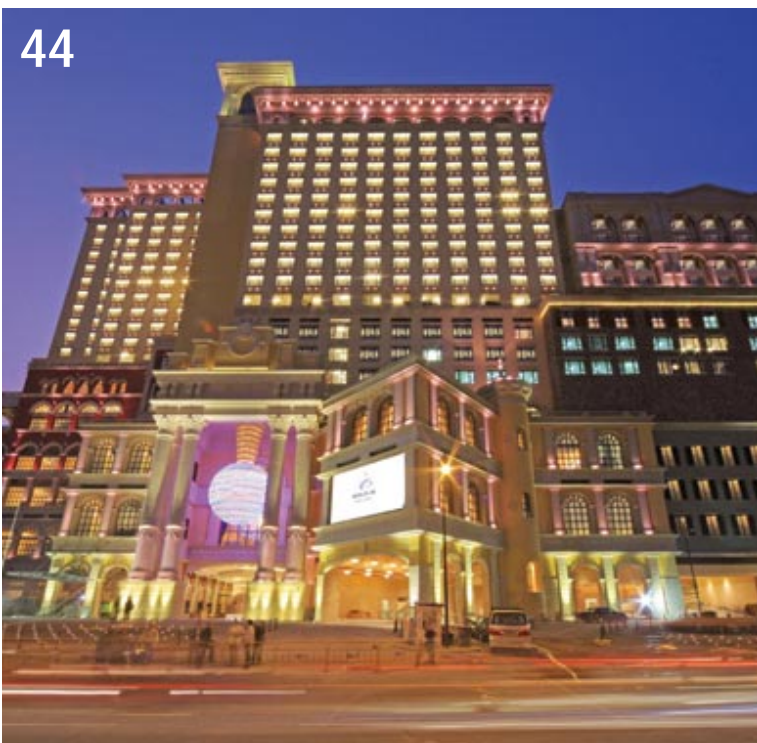

20

For more building news on Hong Kong and Mainland China *visit*

www.building.hk

Project News, Building Features, New Products and Services, Photo Library and more....